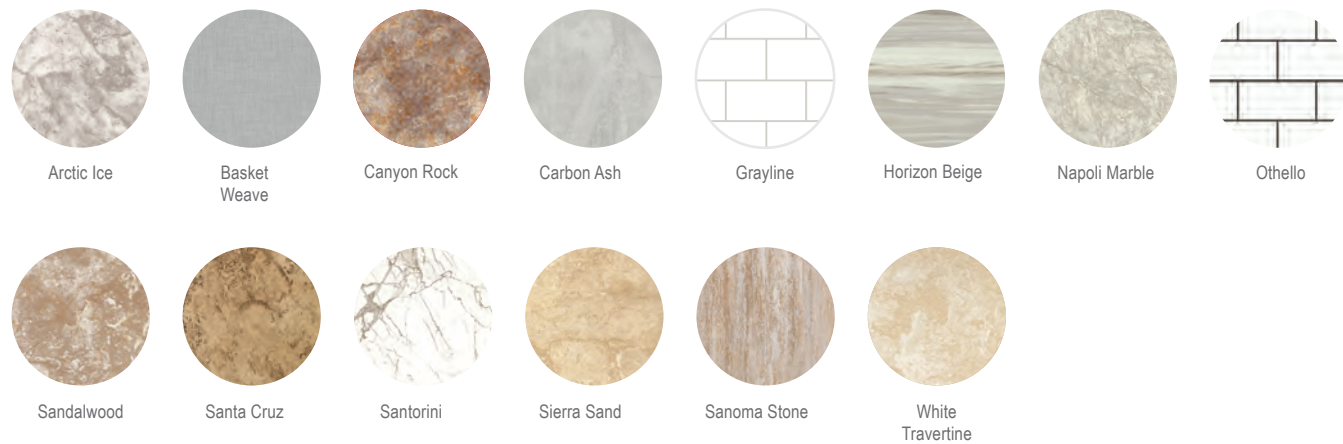

CUSTOM MADE FOR YOU

ACRYLIC WALL SURROUNDS

Choose from our beautiful acrylic wall surrounds to enhance your bathing experience. Add laser-etched grout lines for the look and feel of tile, without the hassle of cleaning and maintenance.