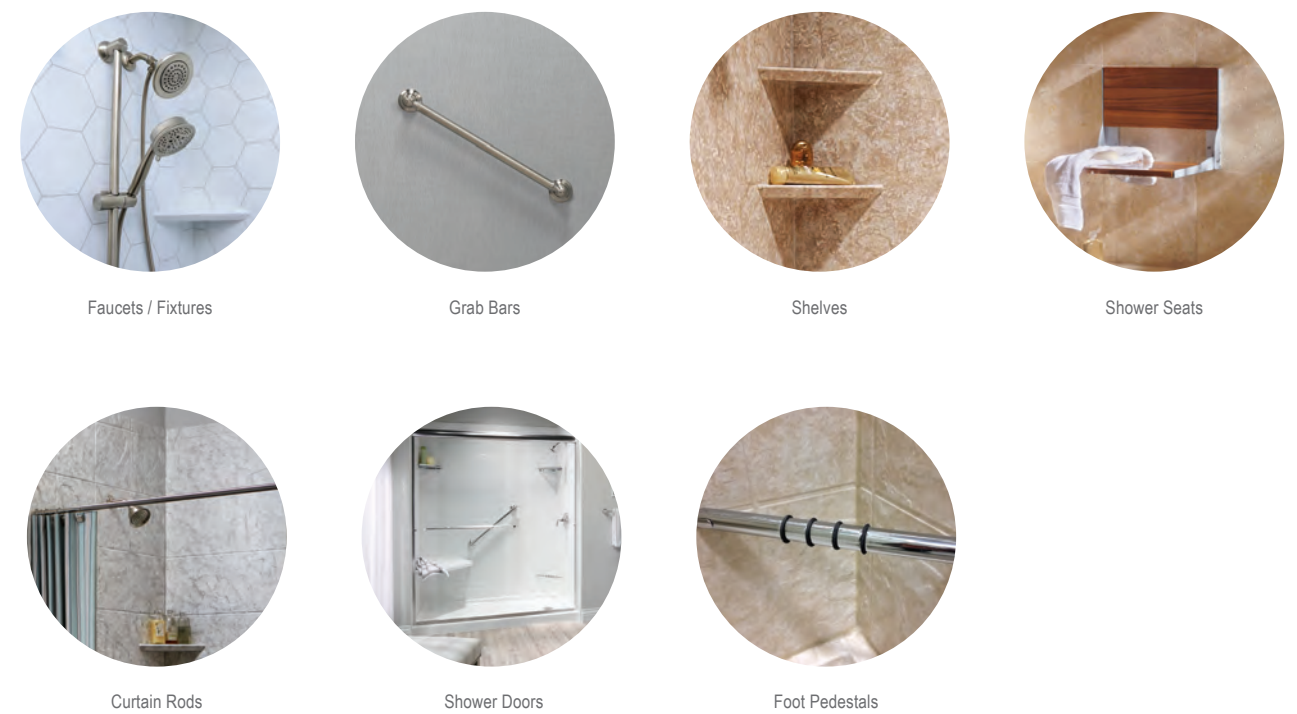

68.3%
Of accidents happen
IN OR AROUND THE SHOWER

81.1%
Of all bathroom injuries occur from
SLIPS & FALLS

Statistics based on collective study from cdc.gov; 2011

REPLACEMENT BATHTUBS

The bath replacement experts at West Shore Home can swap out your old shower or tub for a beautiful, luxurious new tub customized down to the last detail. Our tubs come with the same customizable options as our showers. Choose from our standard or soaker tub with an array of colors, patterns, and accessories.

FEATURES & BENEFITS

- Easy Maintenance: Non-porous, naturally mold and mildew resistant surfaces
- Durable acrylic that won't scratch, chip, stain, or fade
- One-day installation
- Limited Lifetime Manufacturer Warranty

CUSTOM MADE FOR YOU

ACRYLIC WALL SURROUNDS

Choose from our beautiful acrylic wall surrounds to enhance your bathing experience. Add laser-etched grout lines for the look and feel of tile, without the hassle of cleaning and maintenance.

LASER-ETCHED TILE

ACCESSORIES

Complete your shower look with our selection of accessories. Hardware available in Brass Nickel, Chrome, Oil Rubbed Bronze, and Matte Black.

AMERICA'S MOST ADMIRABLE HOME REMODELING BRAND®